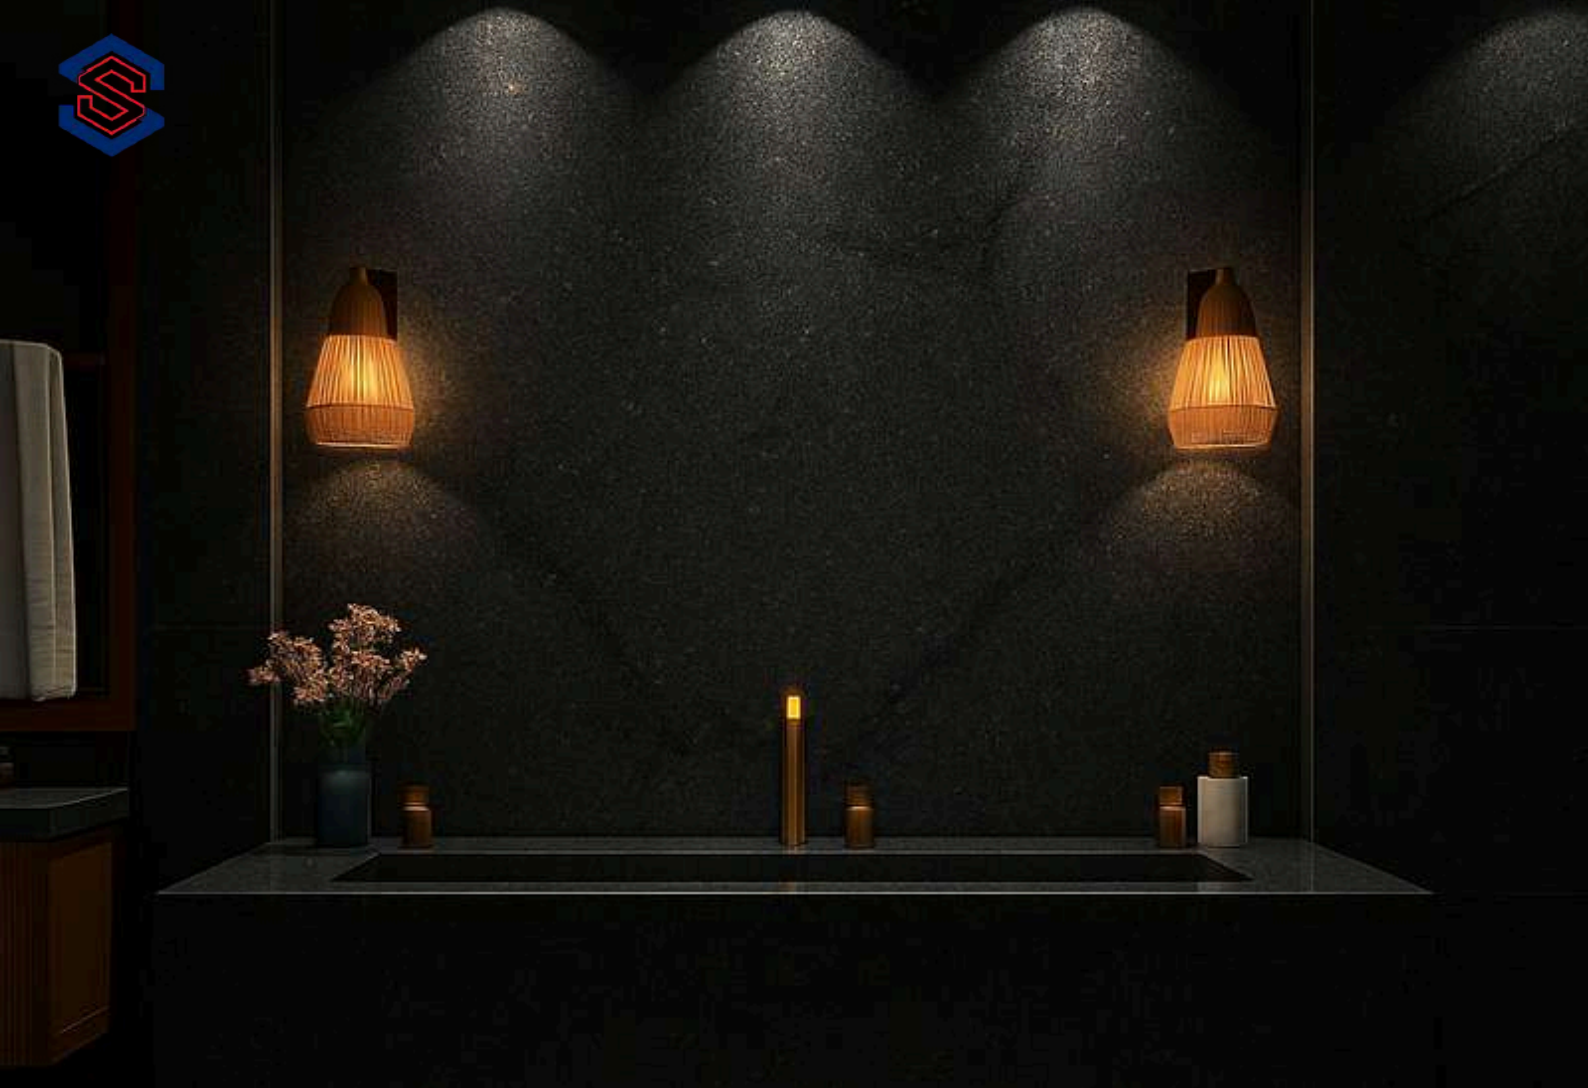

GALAXY Z BLACK

BATHROOM AREA

- Scratch, stain, and heat-resistant.
- Low maintenance and easy to clean.
- **Colour** polished finish.