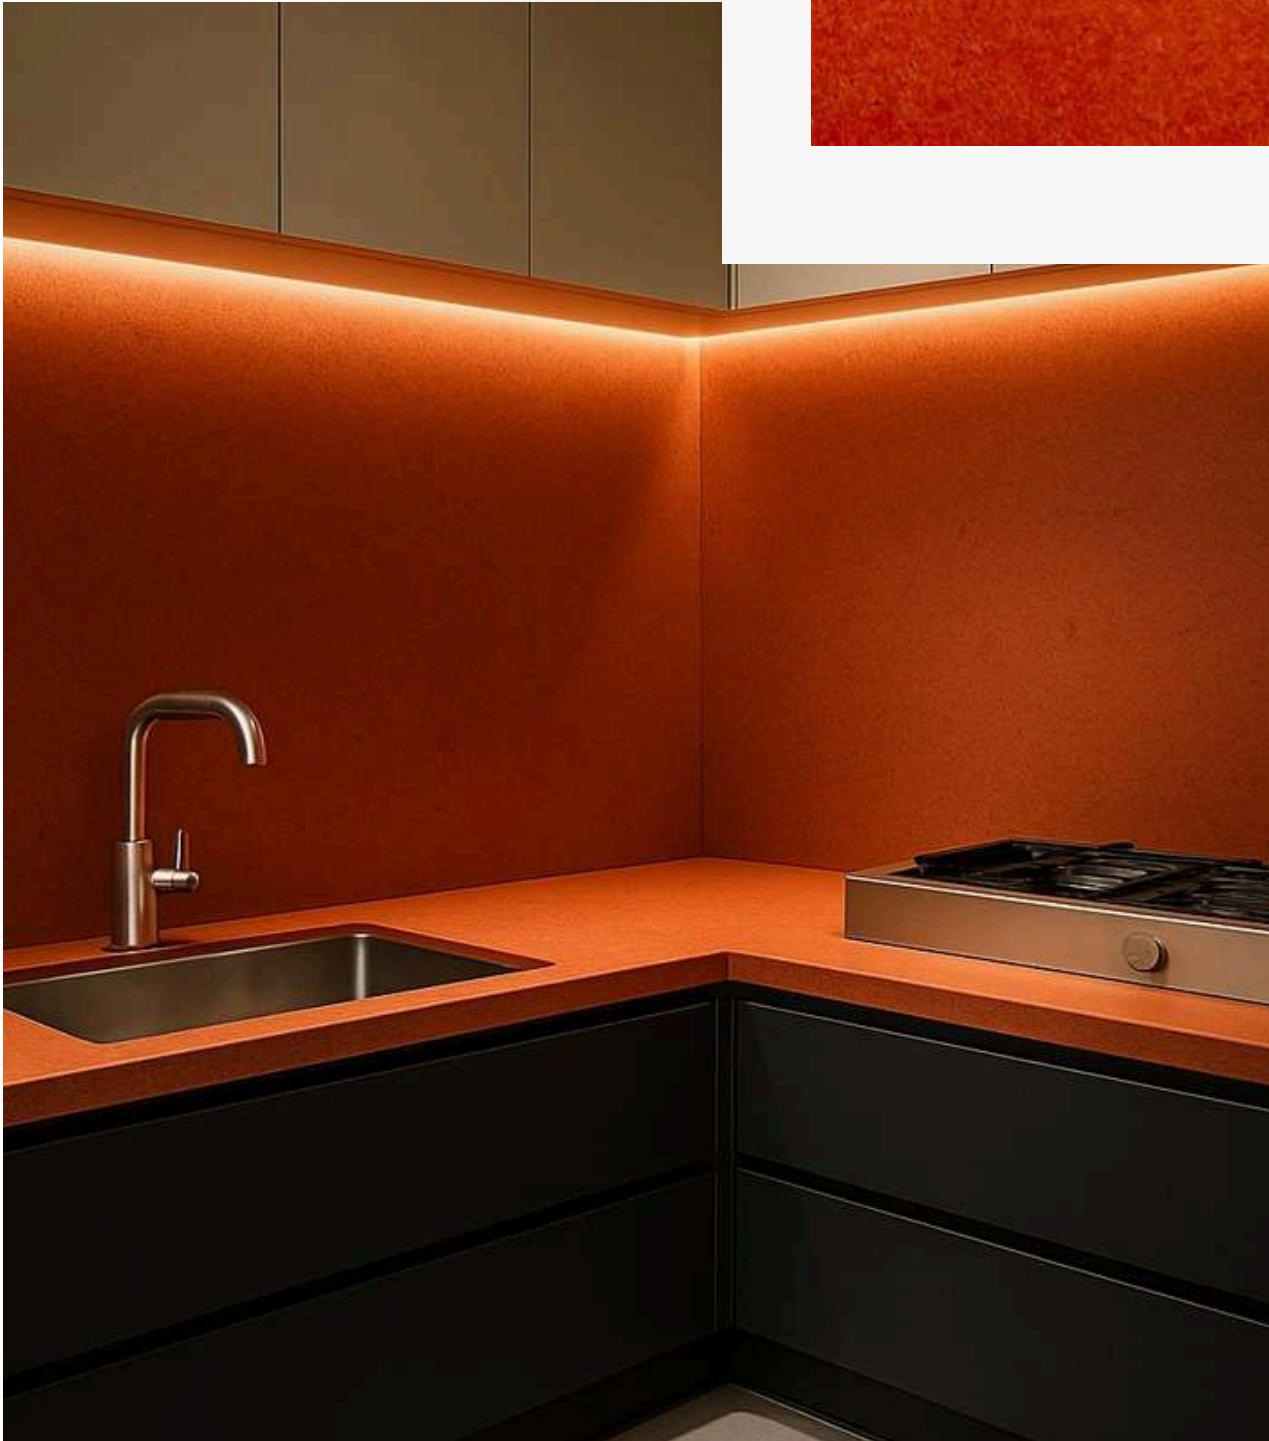

LAKHA RED

- Ideal for kitchen top and temple.
- Glossy polished finish.
- Easy to maintain.