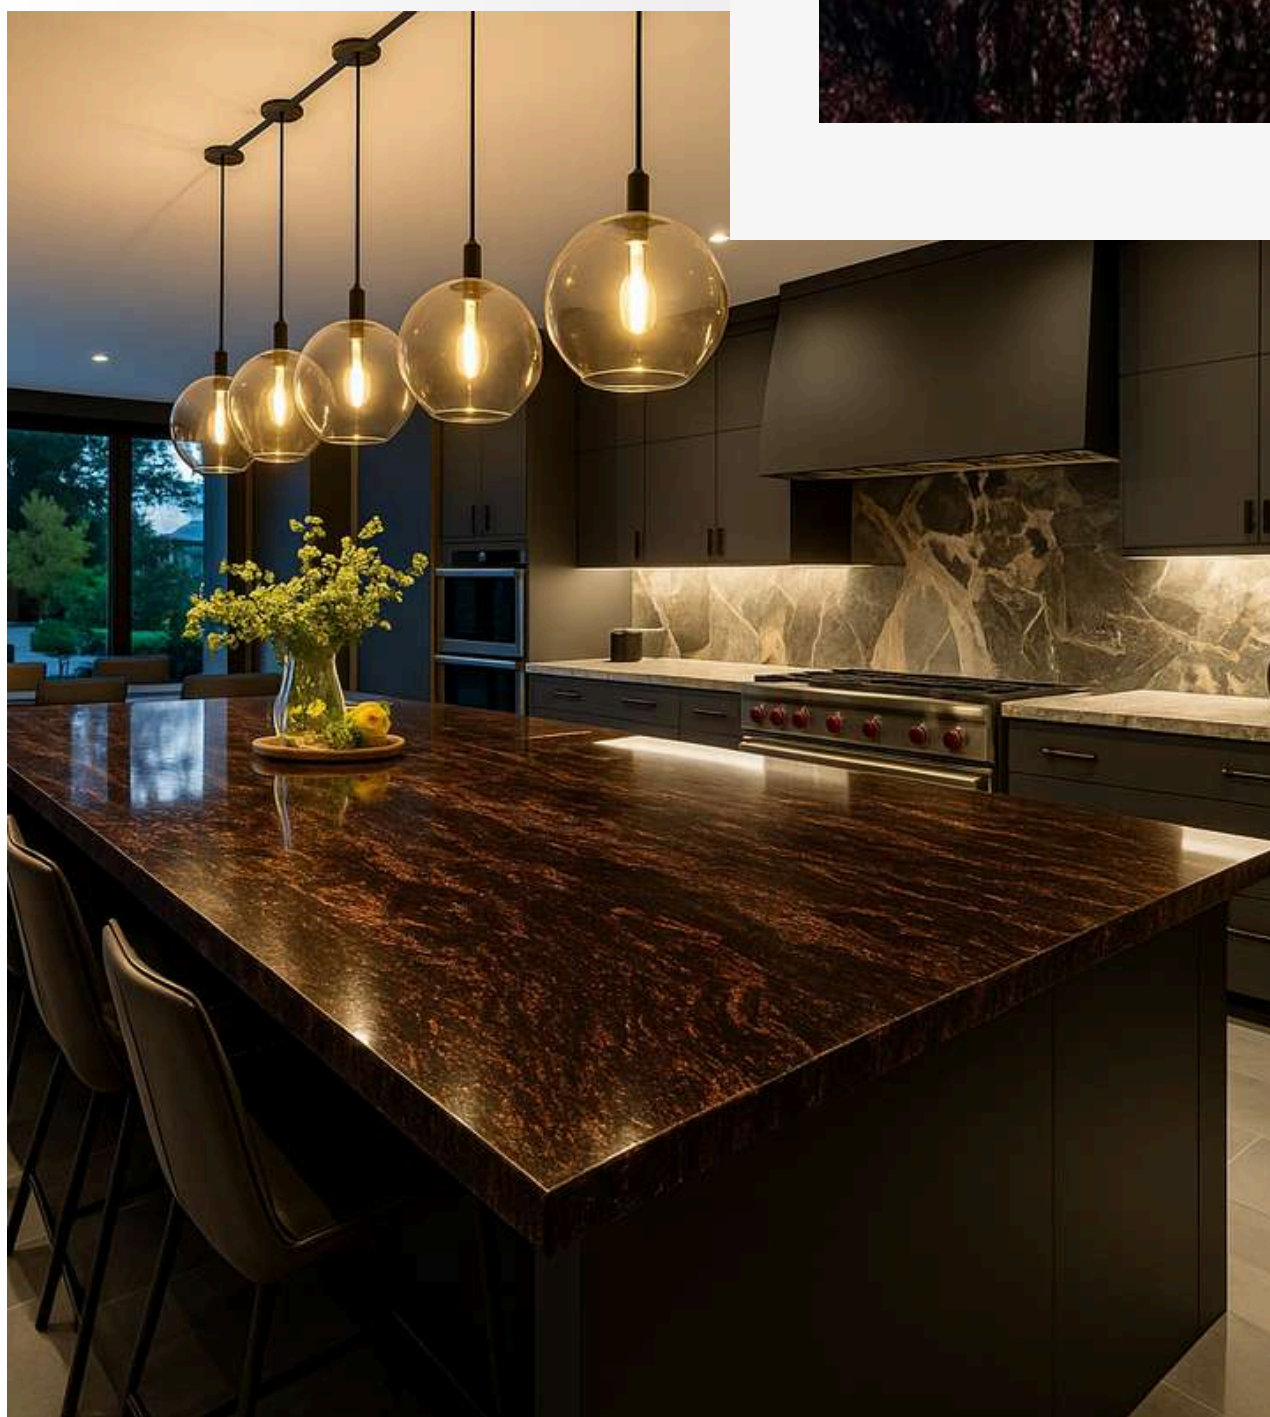

PERADIZO BROWN

- Colour polished finish.
- Available in 16mm+, 18mm, 2cm, 3cm.
- Size: 8–10 ft × 2.5–3.25 ft.