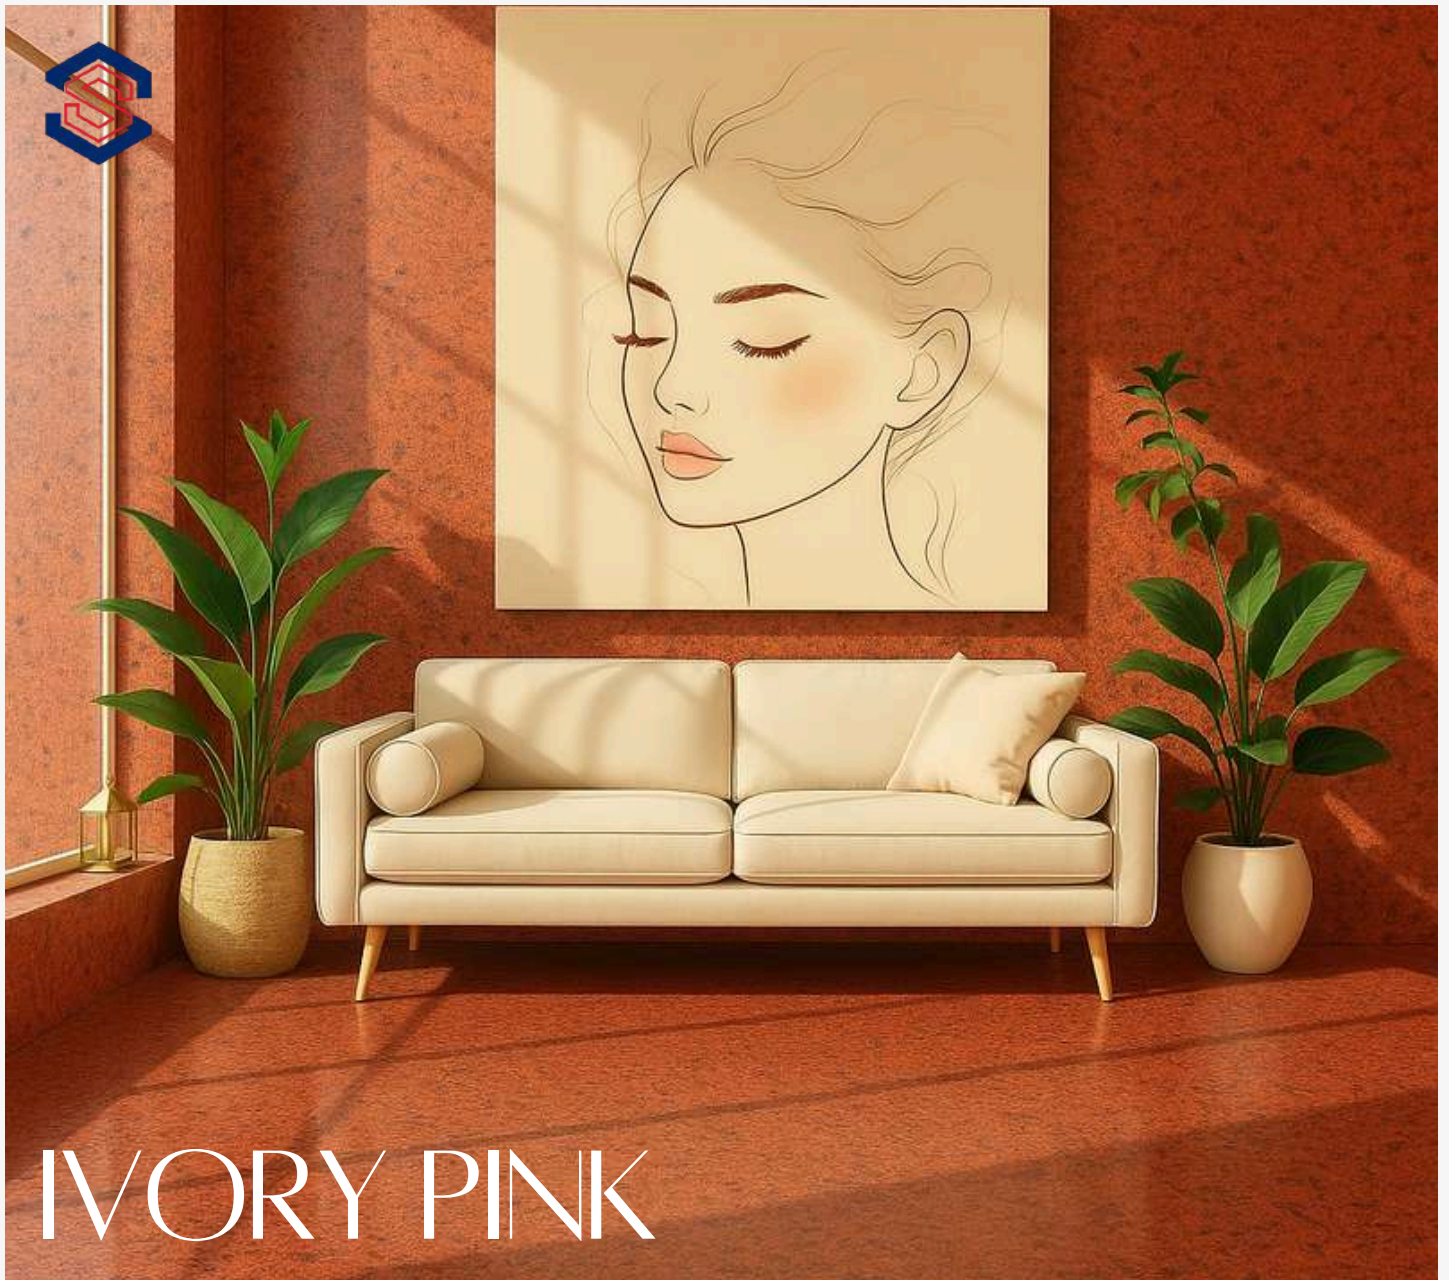

# KOREAN PINK

- Soft pink tones with natural pattern.
- Hard and weather-resistant.
- Available in 16mm+, 18mm, 2cm, 3cm.