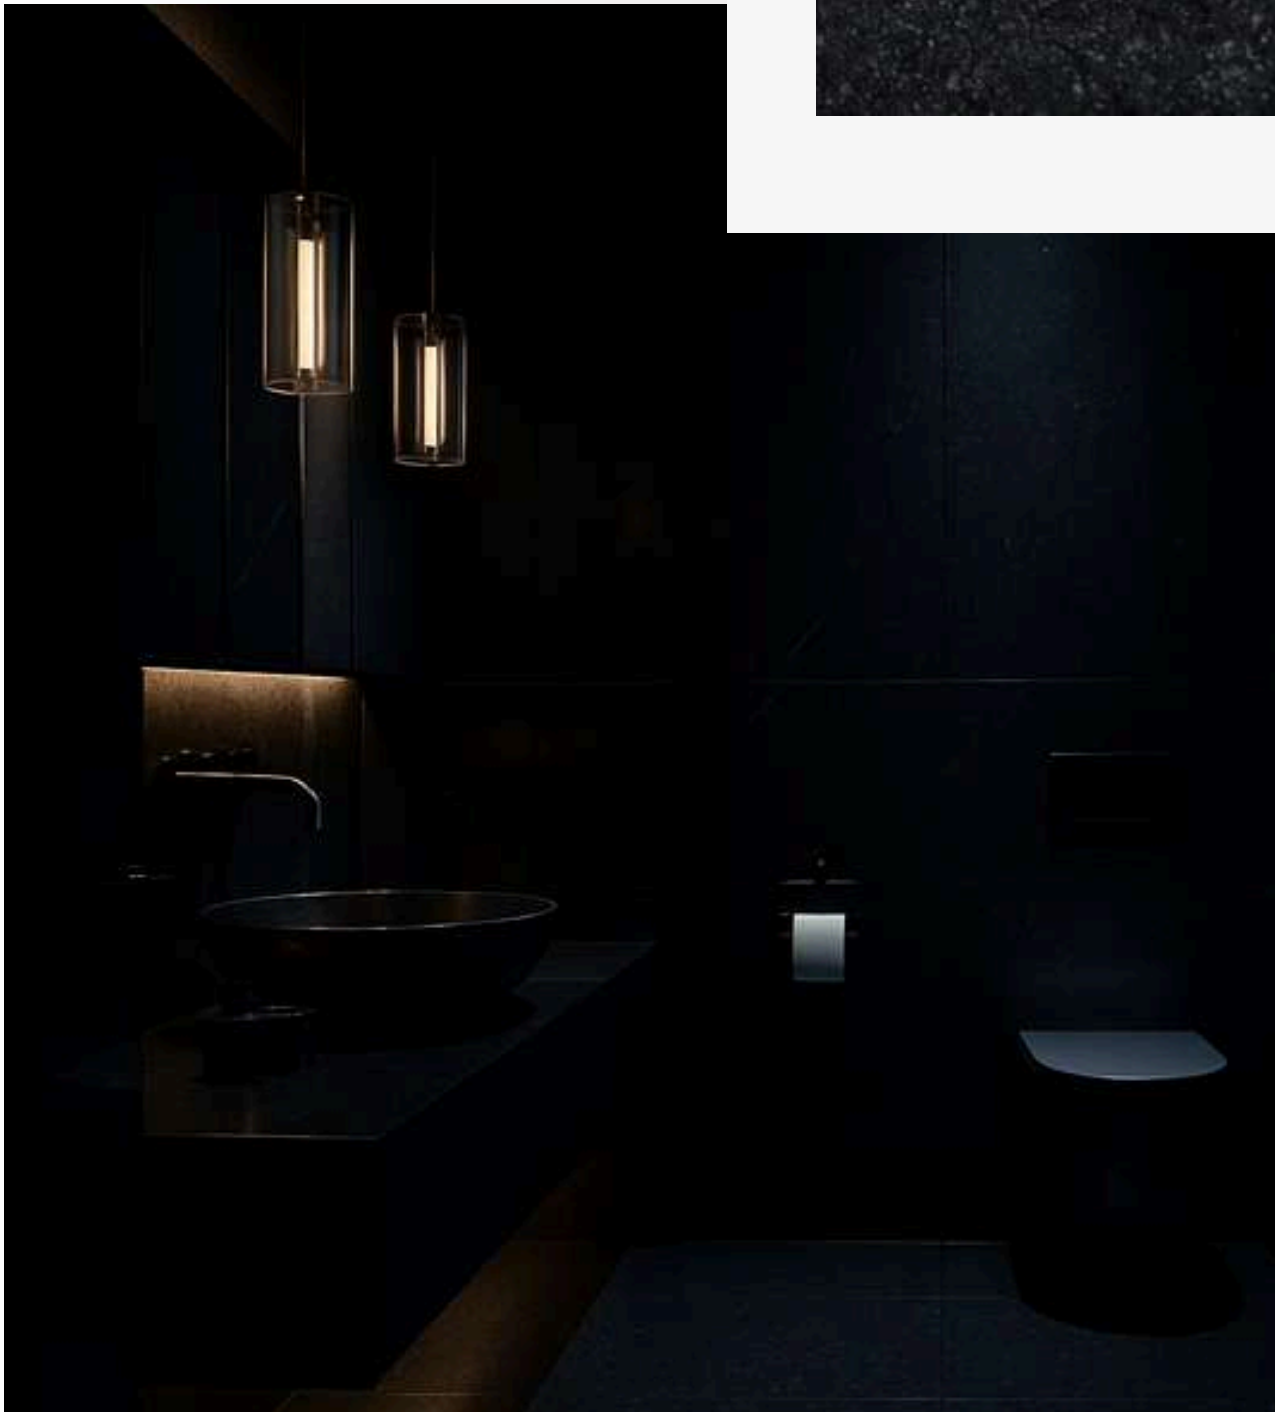

R BLACK BLUE DOT

- Black with subtle blue-grey dots.
- Ideal for countertops and flooring.
- Premium polished surface.