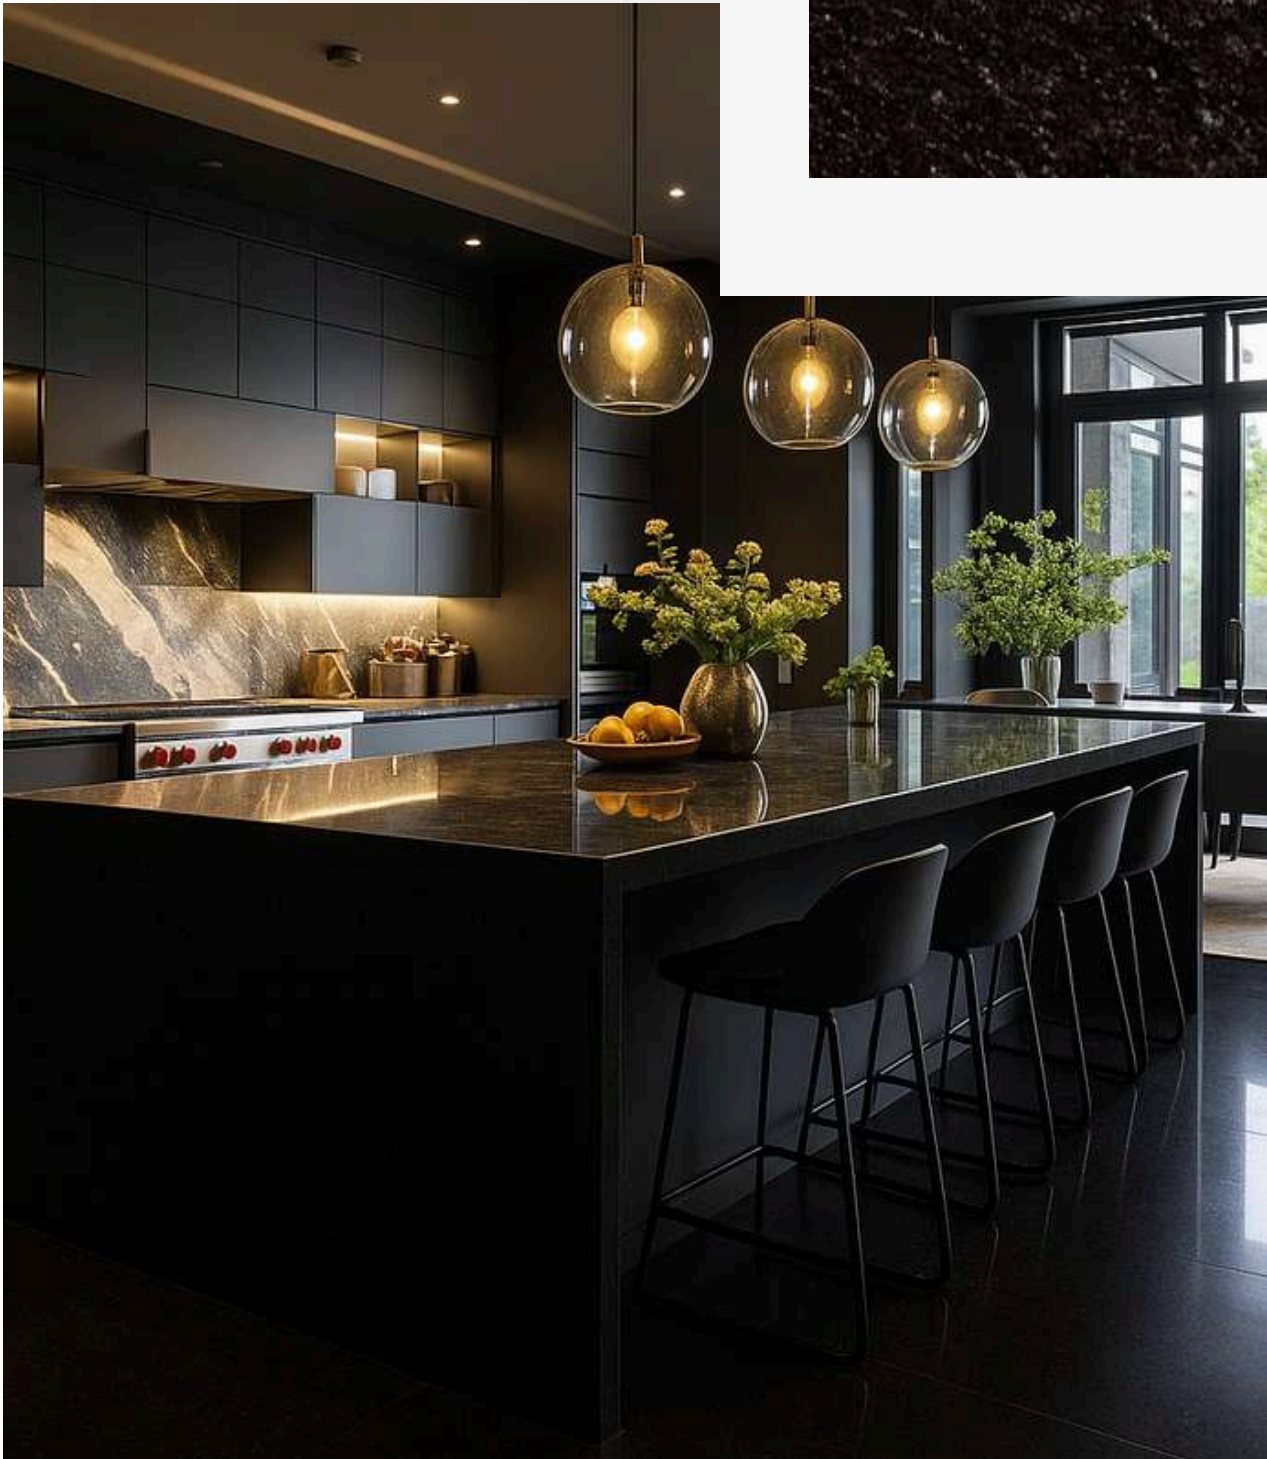

# MARKINO BLACK

- Deep black with white/grey veins.
- Polished for enhanced visual appeal.
- Ideal for countertops and cladding.